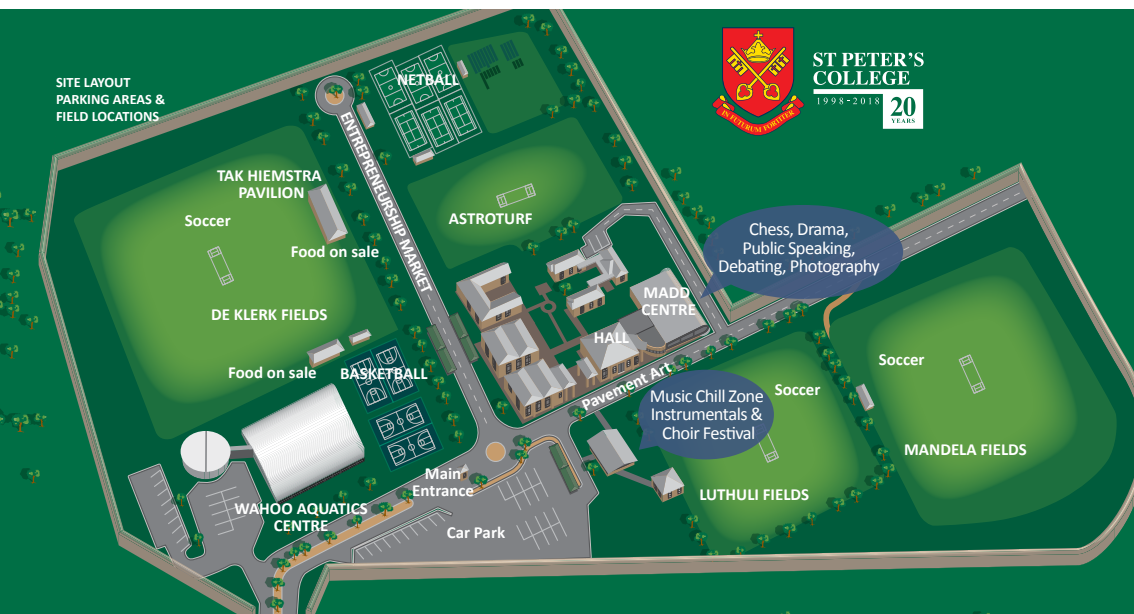

Participating Schools

Enjabulweni School, Prestige College, St Peter's College, Waterford Kamhlaba, Waterstone Curro

ENTREPRENEURSHIP MARKET

FRIDAY & SATURDAY

FRIDAY 08:00-16:30
Support the Grade 9 market happening below the Basketball Courts
SATURDAY 08:00-15:00